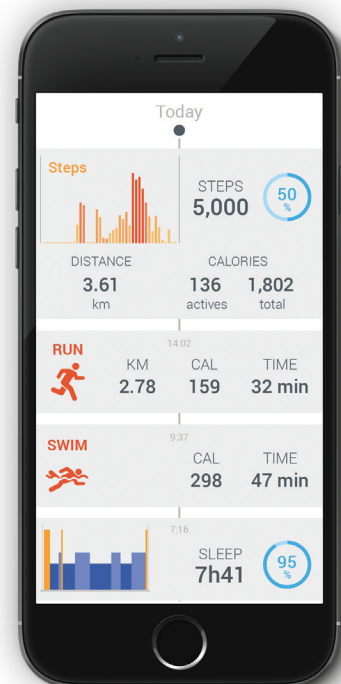

Display

- Analog dial with hands for hours and minutes
- Subdial displaying progress toward daily activity goal in percentage

Metrics

- Walking and running: steps, distance, calories
- Swimming: session duration, calories
- Sleep: deep and light sleep phases, sleep interruptions
- Automatic detection of activities, no need for user's action

Compatibility

- iPhone, iPad, or iPod touch with iOS 8 or later, or smartphone/tablet with Android 4.3 or later
- Cannot be setup from a computer

Application

- Withings Health Mate app for iOS and Android
- Withings web Dashboard
- Alarm setting and activity goal customization via the app

Box content

- Activité watch with leather wristband
- Additional silicone wristband for sport sessions
- CR2025 battery (already installed)
- Reset tool
- Quick start guide (english, french, german, italian, spanish)